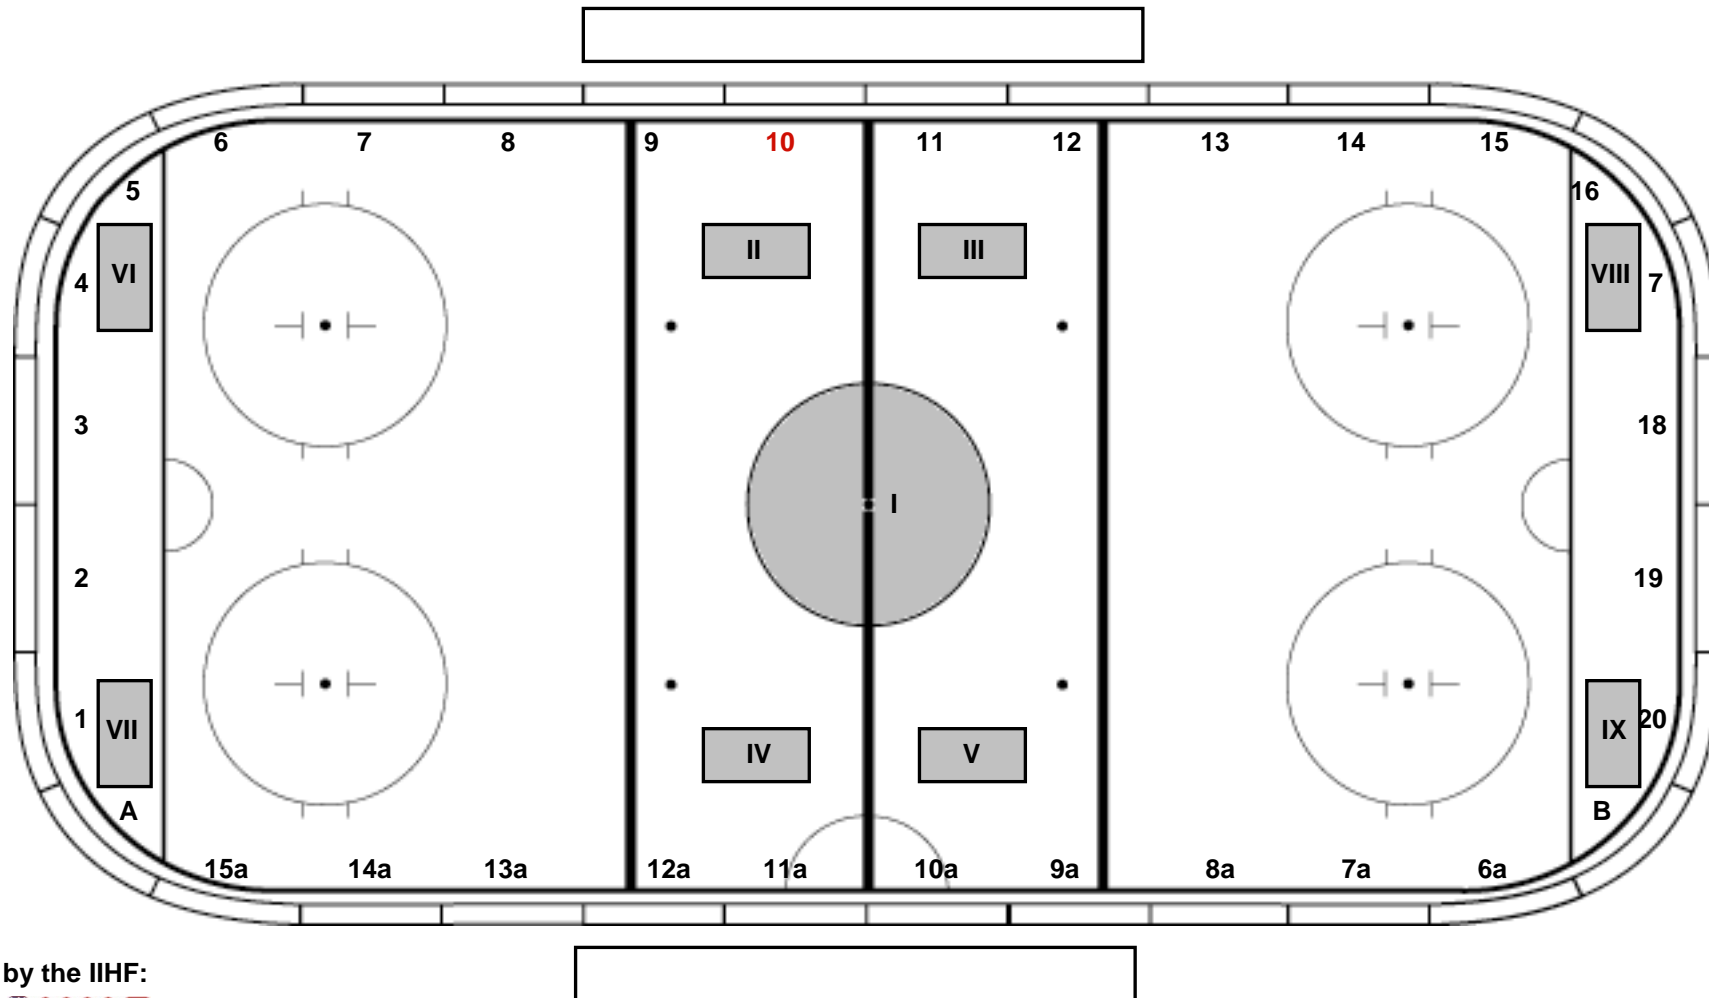

Annex IV – 2019 IIHF Rink board Plan and Under Ice Advertising Positions

Boards used by the IIHF:

Position 10: 

To be used at the following 2019 IIHF Ice Hockey World Championships:

WM II, WM III

WM20 I, WM20 II, WM20 III

WM18 I, WM18 II, WM18 III

WWI, WWII, WW18I

↑
Main Camera